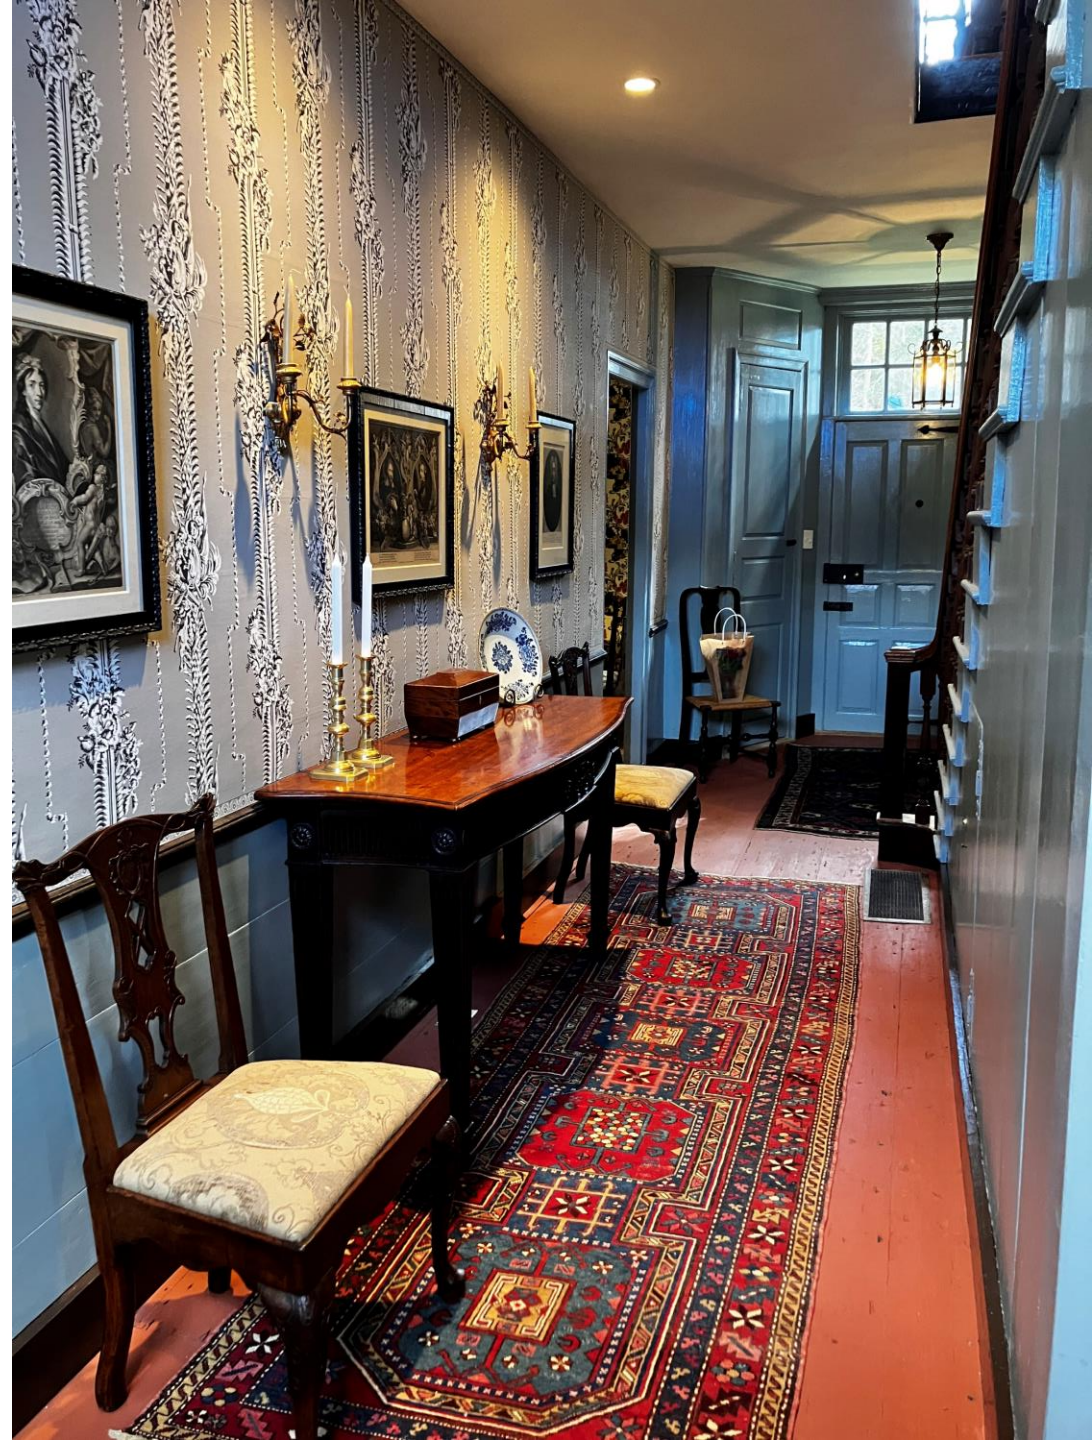

Frost Garrisons

23 Garrison Drive

Eliot, ME

2552 Square Feet; single family home; 3 beds, 2 baths

Looking toward Front Door

**Downstairs
dining
room off
the
kitchen.**

**On the left
as you
enter the
front door.**

Kitchen, back of house. Room to Right as you enter back door

Downstairs dining room across from kitchen, with bathroom.

Room to left as you enter the back door.

Downstairs Parlor: Room to right as you enter the front door

Looking toward Back Door

**Upstairs
Looking from
back to front of
house**

Upstairs looking from front to back of house. Detail of old stenciling on wall (now gone)

**Upstairs Bedroom,
front of house.
Walk in closets on
each side of the
fireplace (front of
house).**

**Backing up to this
wall, is the sitting
room at the back of
the house**

**Upstairs sitting room
(back of house).**

**Across the hall is a full
bathroom which has access
from bedroom, adjacent**

**Upstairs bedroom
(front of house)
with attached
bathroom**