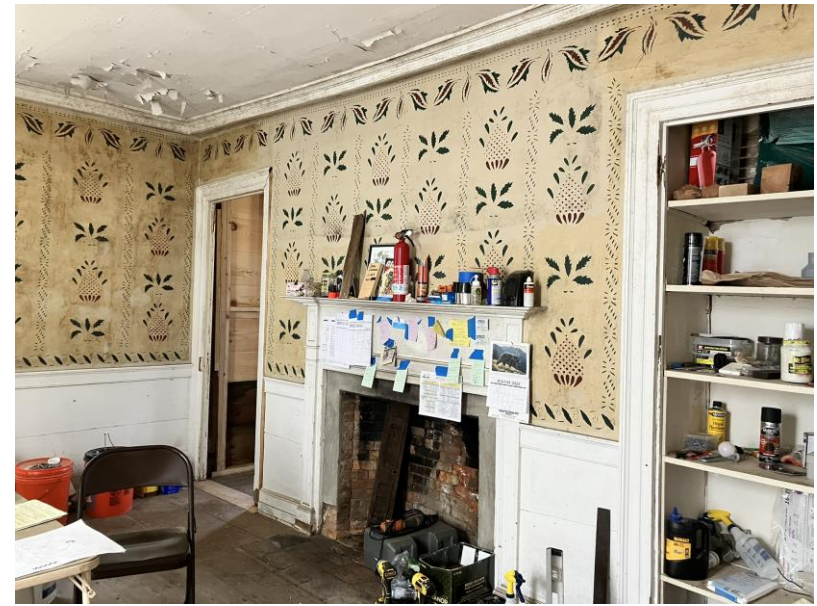

Frost Garrisons

23 Garrison Drive

Eliot, ME

2552 Square Feet; single family home; 3 beds, 2 baths

Looking toward Front Door

**Downstairs
dining
room off
the
kitchen.**

**On the left
as you
enter the
front door.**

Kitchen, back of house. Room to Right as you enter back door

Downstairs dining room across from kitchen, with bathroom.

Room to left as you enter the back door.

Downstairs Parlor: Room to right as you enter the front door

Looking toward Back Door

**Upstairs
Looking from
back to front of
house**

Upstairs looking from front to back of house. Detail of old stenciling on wall (now gone)

**Upstairs Bedroom,
front of house.
Walk in closets on
each side of the
fireplace (front of
house).**